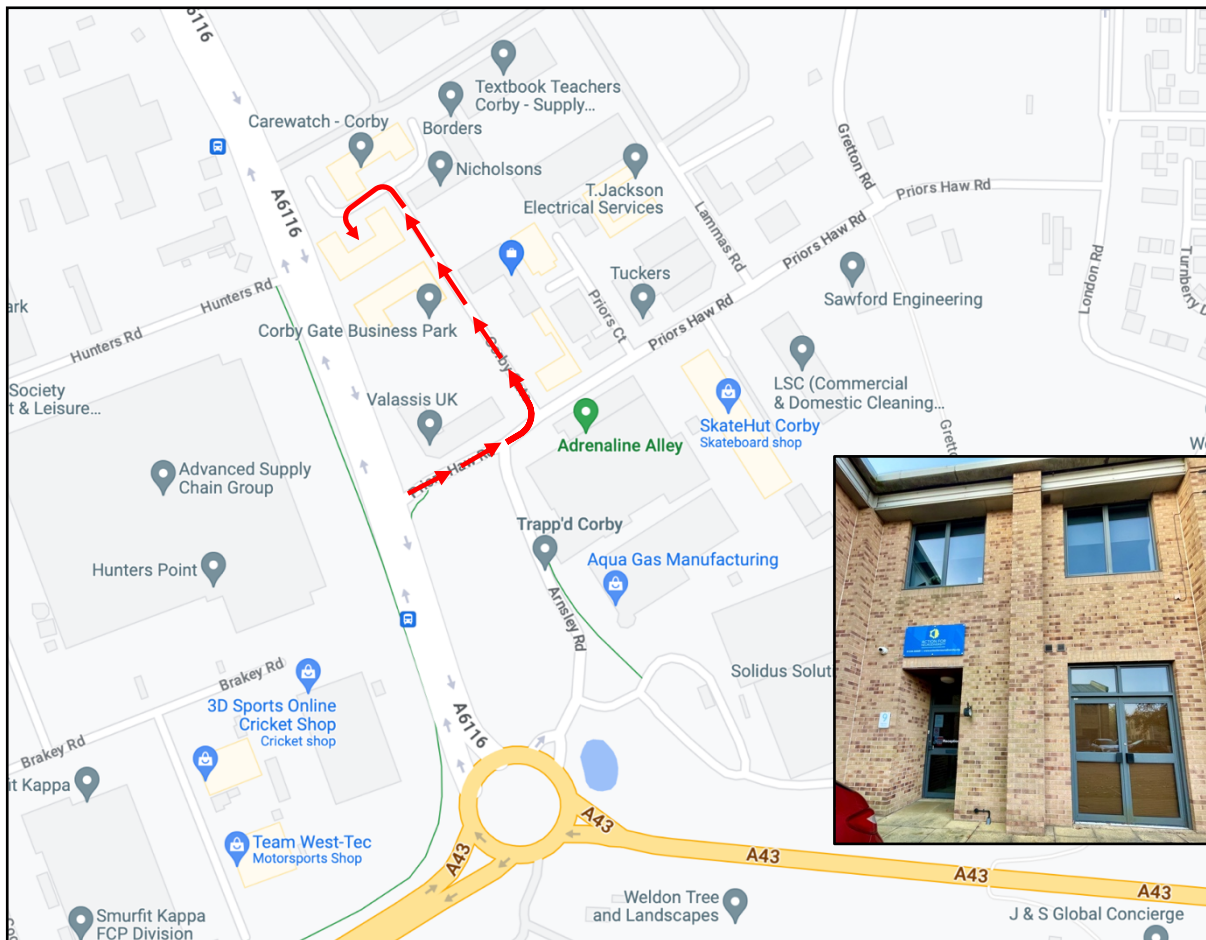

Finding Action for Neurodiversity's offices:

After turning into the business park, drive down to the end of the road, turn left and then left again where you will see AfN in the corner on the right-hand side:

Parking:

There are two parking spaces **immediately outside the front**. These spaces are signposted on the building. If there is no space there, other spaces are available around the area.

On arrival:

Try to arrive on time and not early as your counsellor may be with a client up to the time of your appointment. Ring the bell at the main door and wait for your counsellor to let you in.

The majority of our counsellors are individual members of the British Association of Counselling and Psychotherapy. We are committed to the principles and values set out in the Ethical Framework of the British Association of Counselling and Psychotherapy.

Action for Neurodiversity, 9 Darwin House, Corbygate Business Park, Priors Haw Road, Corby, Northamptonshire, NN17 5JG

01536 266681 info@actionforneurodiversity.org www.actionforneurodiversity.org

Charity founded in 2008. Charity Commission Registration No: 1148790